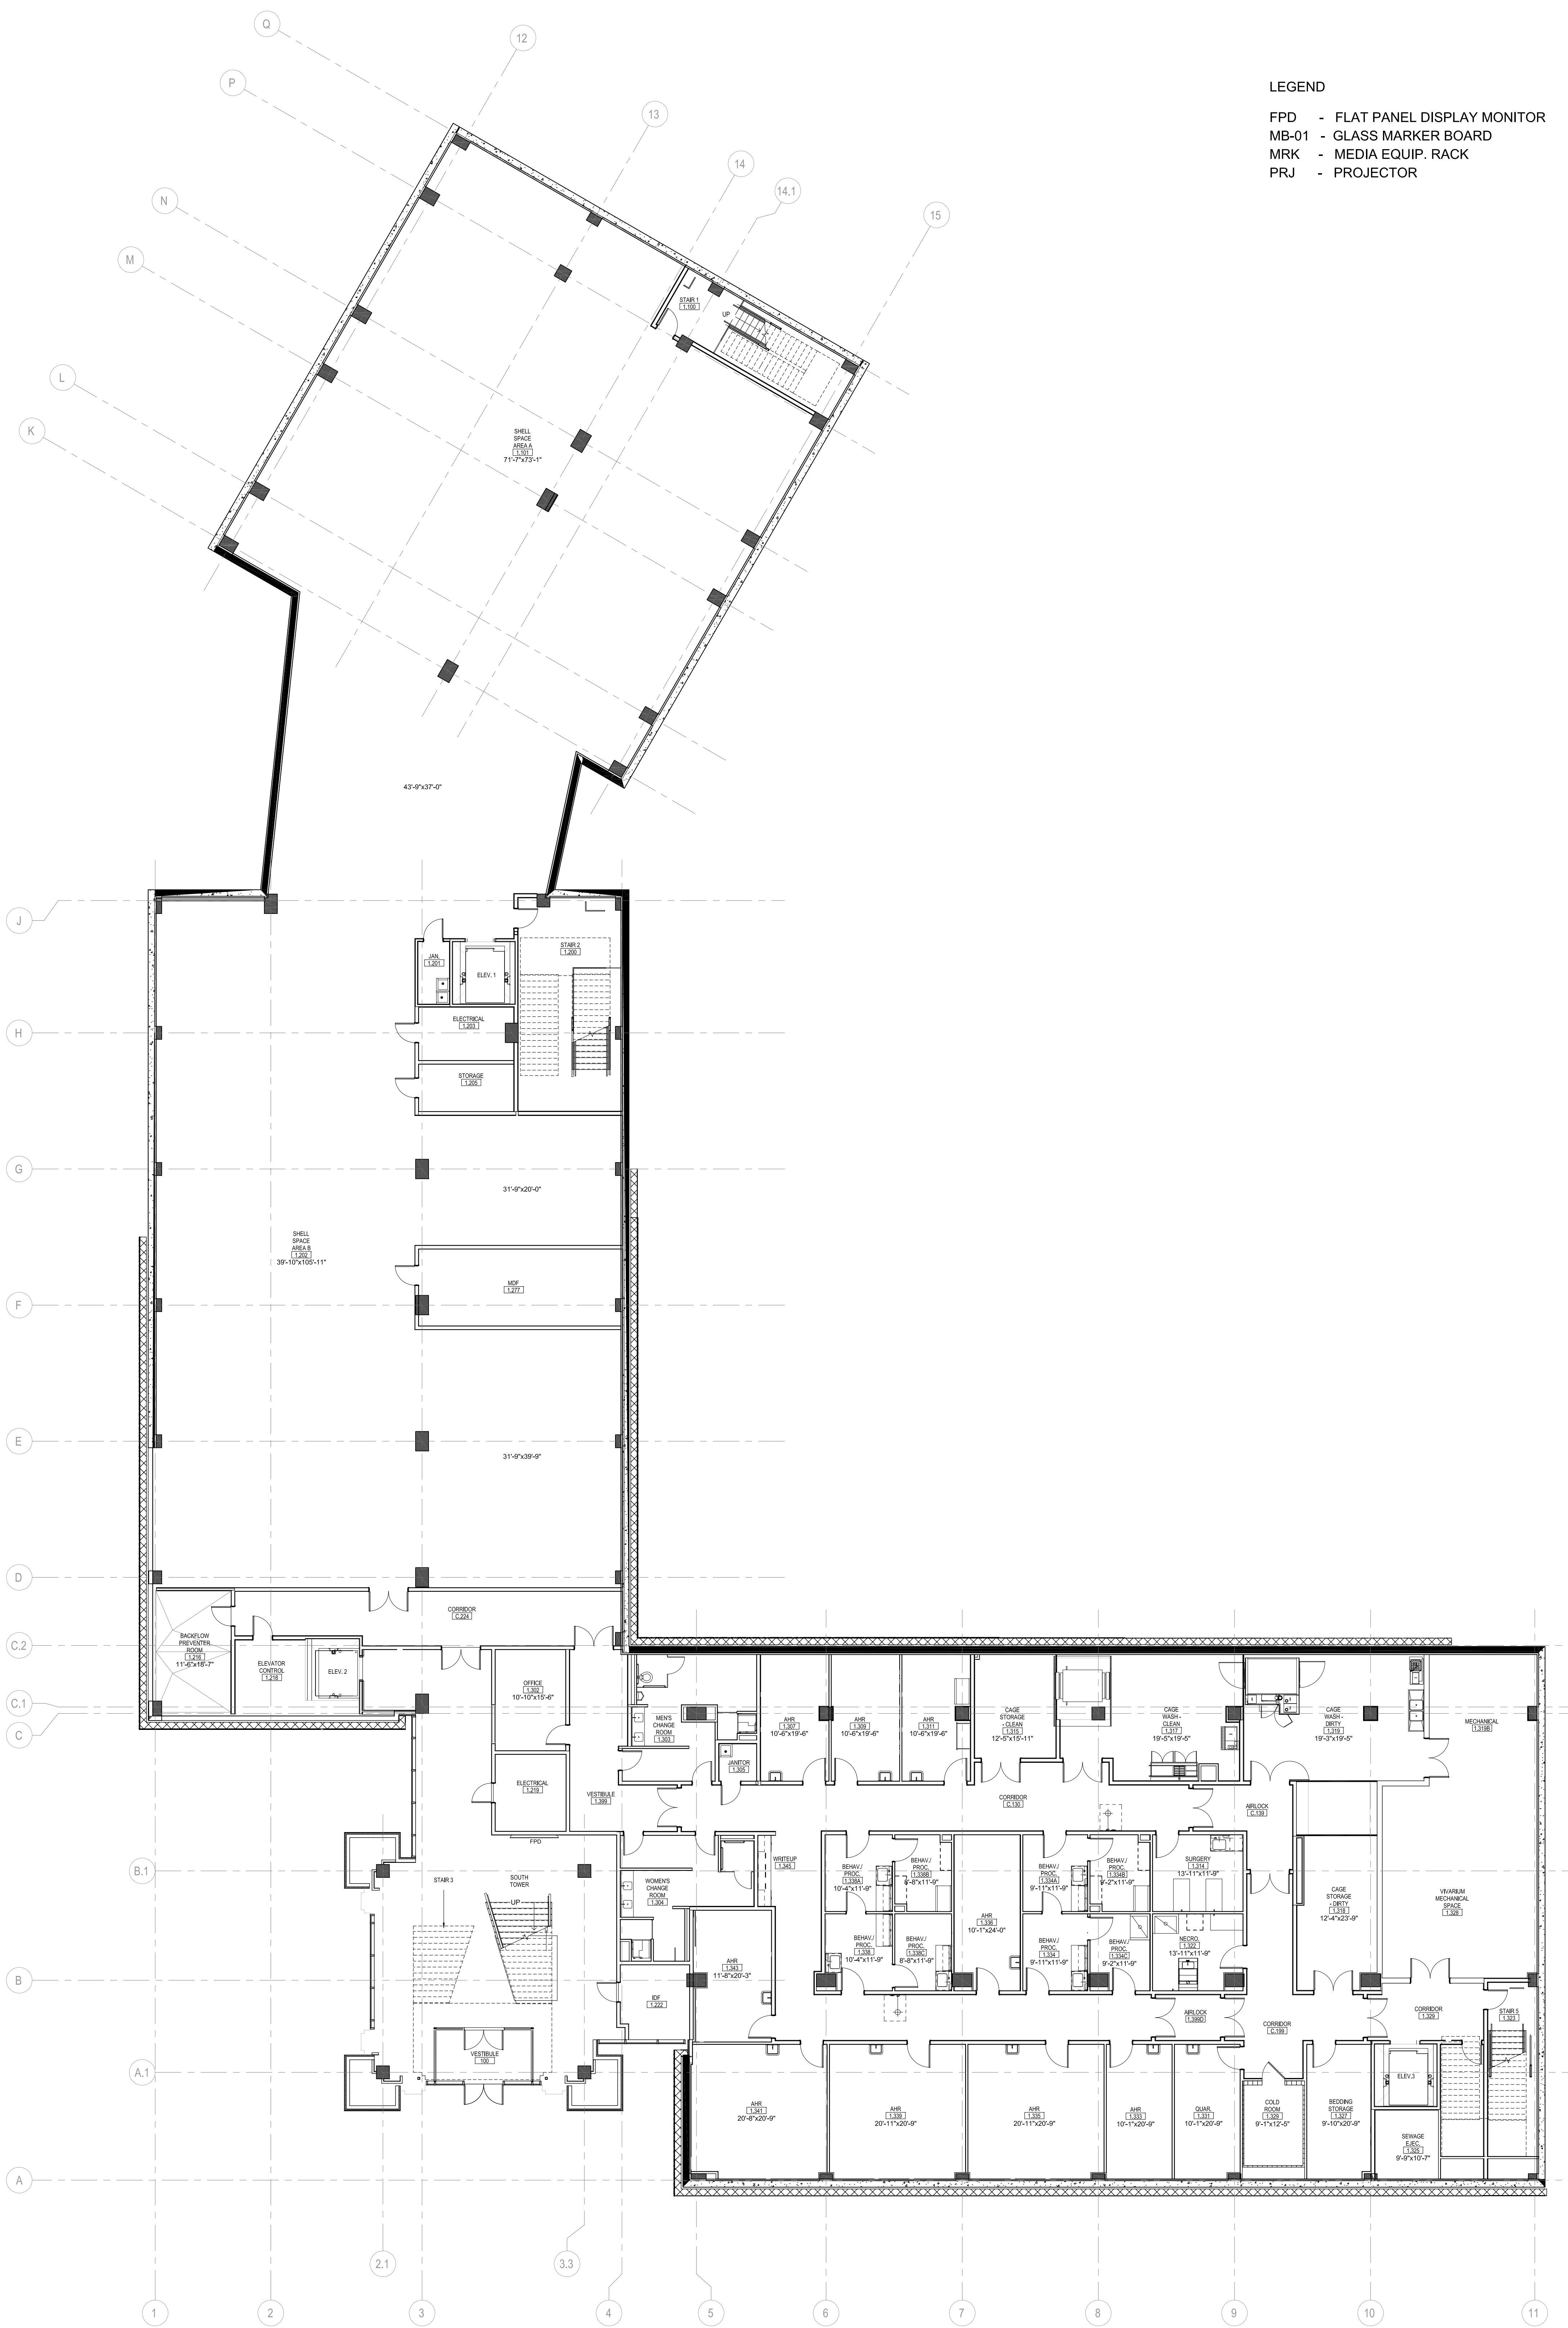

LEGEND

- FPD - FLAT PANEL DISPLAY MONITOR
- MB-01 - GLASS MARKER BOARD
- MRK - MEDIA EQUIP. RACK
- PRJ - PROJECTOR

LEGEND

- FPD - FLAT PANEL DISPLAY MONITOR
- MB-01 - GLASS MARKER BOARD
- MRK - MEDIA EQUIP. RACK
- PRJ - PROJECTOR

LEGEND

- FPD - FLAT PANEL DISPLAY MONITOR
- MB-01 - GLASS MARKER BOARD
- MRK - MEDIA EQUIP. RACK
- PRJ - PROJECTOR