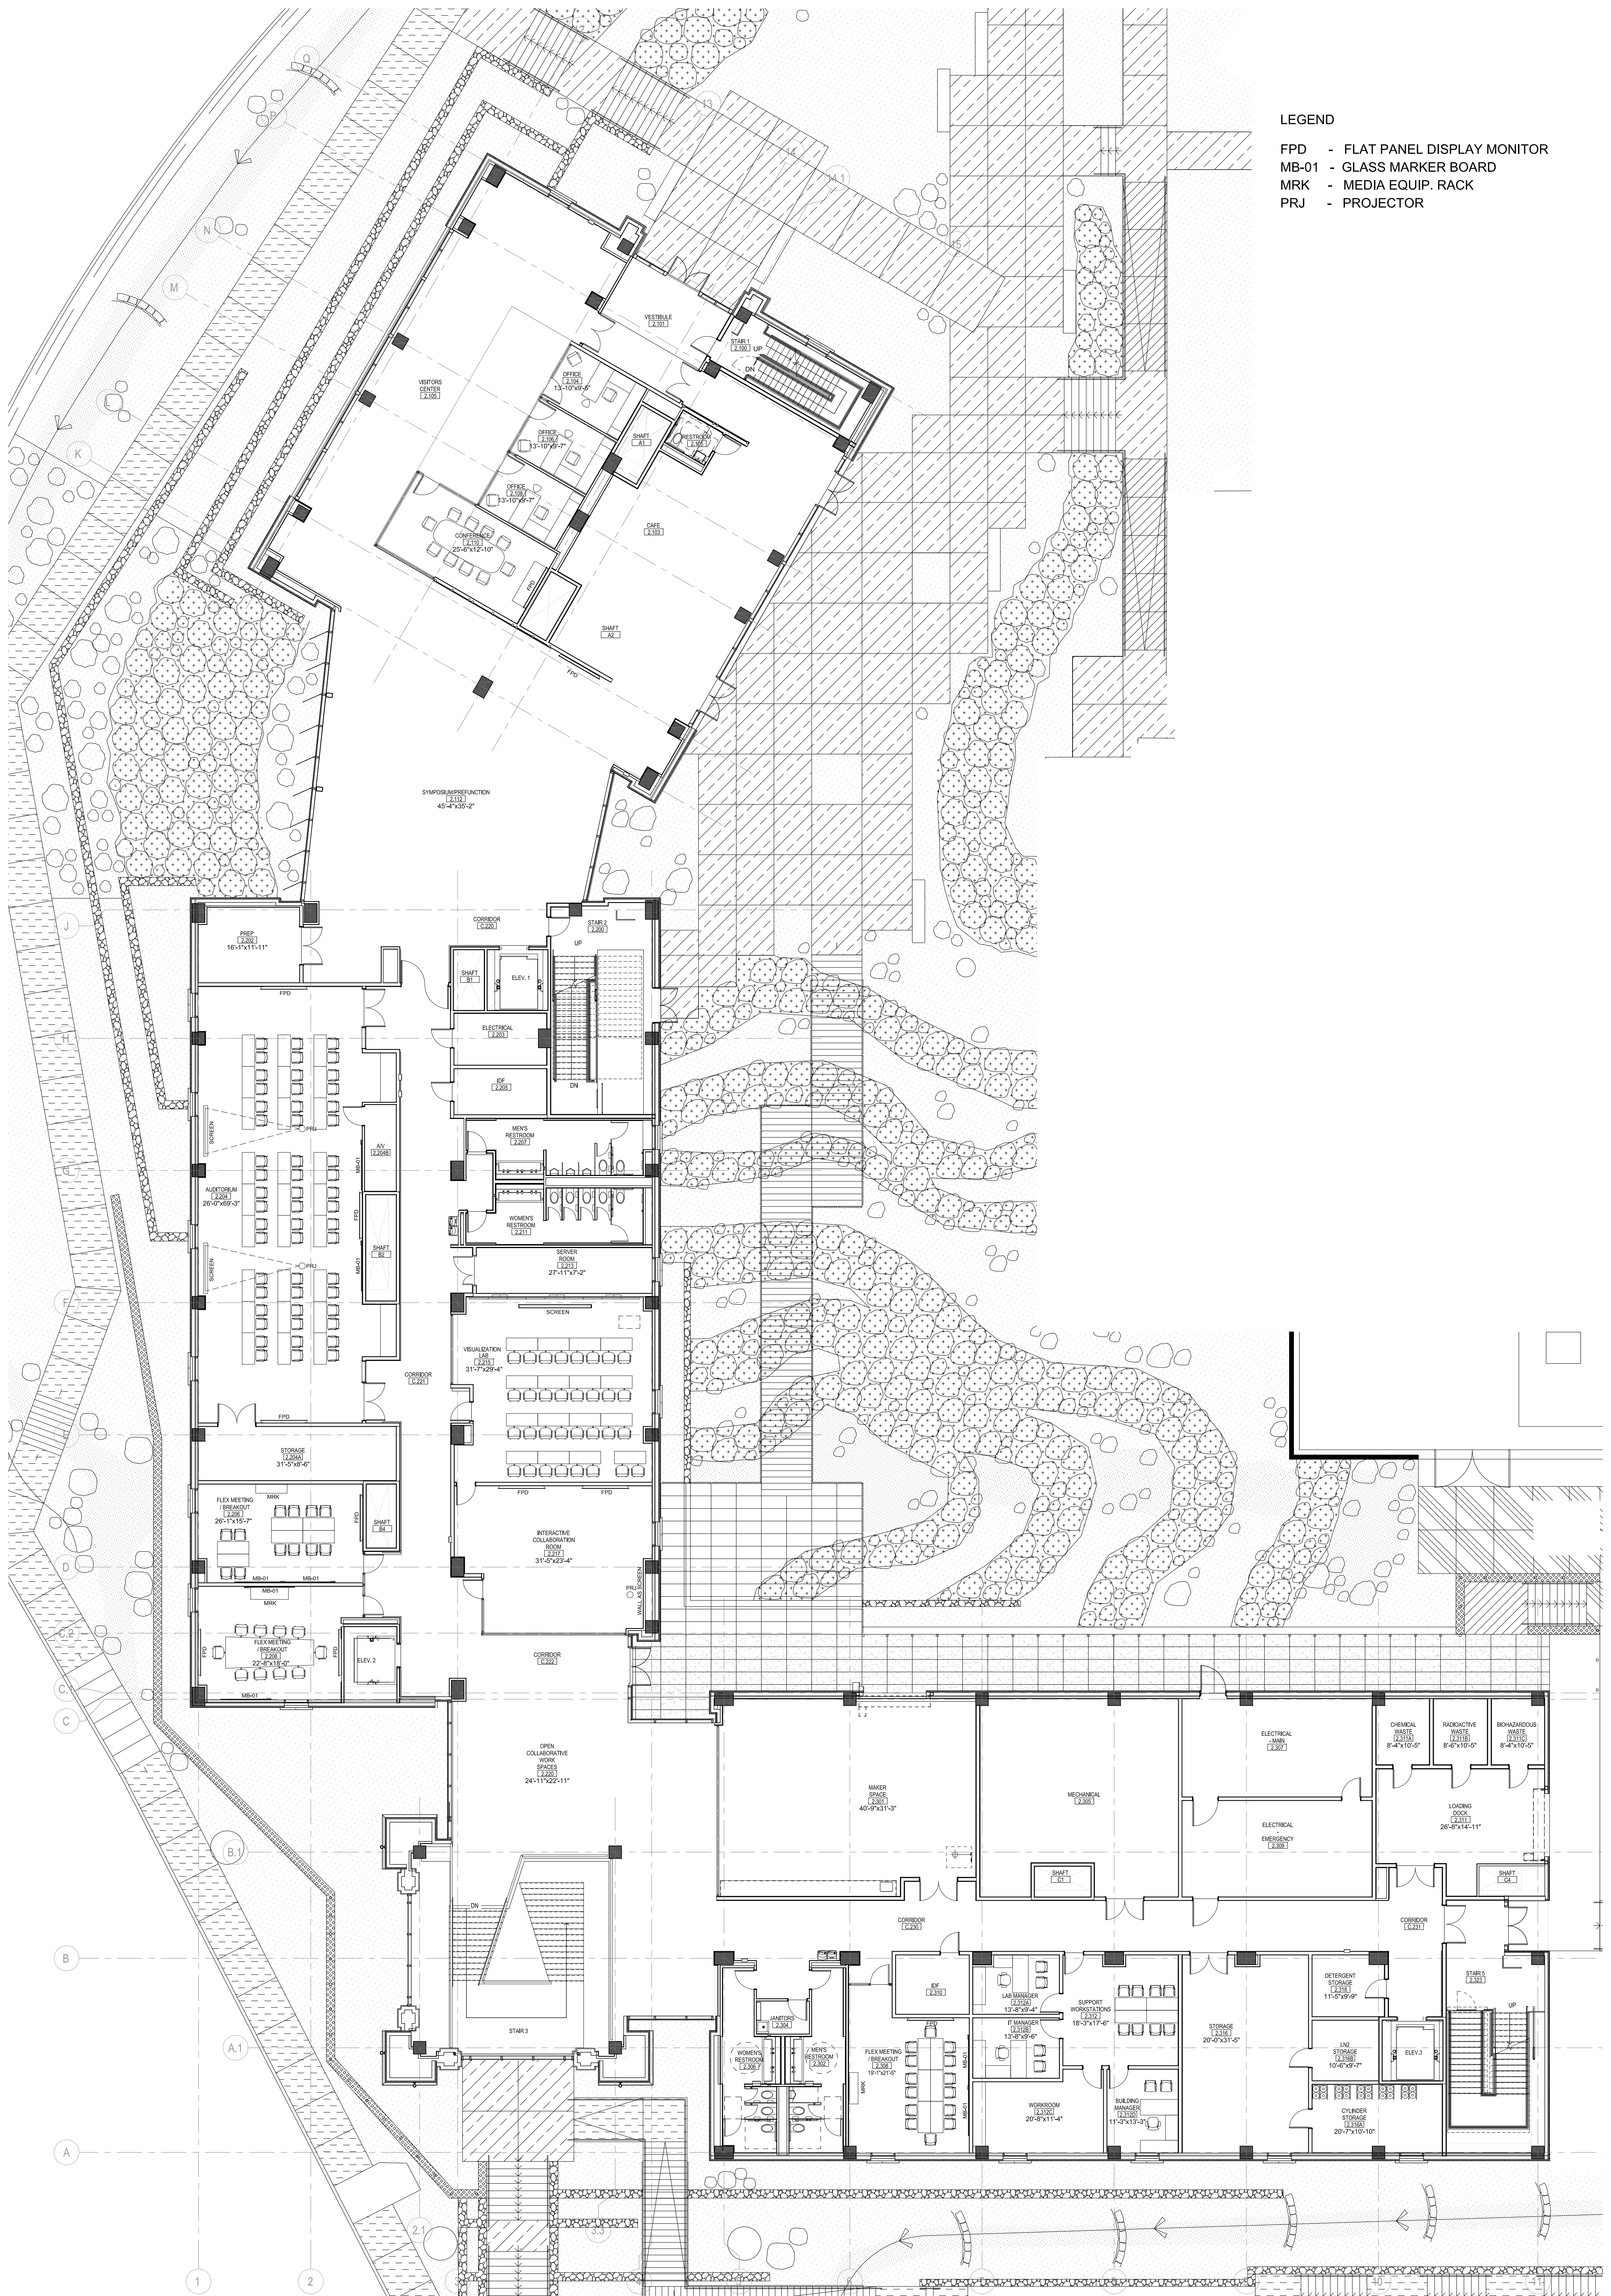

LEGEND

- FPD - FLAT PANEL DISPLAY MONITOR
- MB-01 - GLASS MARKER BOARD
- MRK - MEDIA EQUIP. RACK
- PRJ - PROJECTOR

LEGEND

- FPD - FLAT PANEL DISPLAY MONITOR
- MB-01 - GLASS MARKER BOARD
- MRK - MEDIA EQUIP. RACK
- PRJ - PROJECTOR

LEGEND

- FPD - FLAT PANEL DISPLAY MONITOR
- MB-01 - GLASS MARKER BOARD
- MRK - MEDIA EQUIP. RACK
- PRJ - PROJECTOR